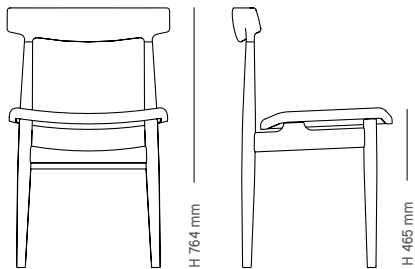

# Hertug

Dining chair / Fredrik A. Kayser / 1959

Material

Protected leather

Oak [soap] 660

Oak [oil / white oil / black lacquer] 690

Walnut [oil] 820

W 480 mm

H 615 mm

H 420 mm

H 880 mm

D 890 mm