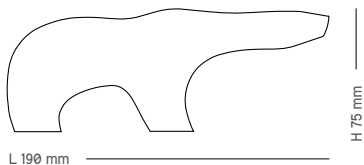

Isbjørn

Accessory / Arne Tjømsland / 1955

Material	Small	Large
Alder [white]	102	188
Alder [nature]	109	196