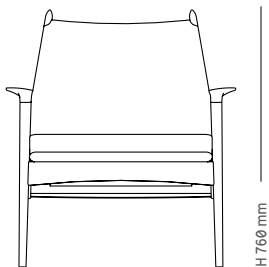

H 600 mm

H 405 mm

D 650 mm

W 720 mm

# Broadway

Lounge chair / Torbjørn Afdal / 1958

Material

Aniline leather

Oak [soap] 2.650

Oak [oil / white oil / black lacquer] 2.690

Walnut [oil] 2.900

W 676 mm

H 615 mm

H 420 mm

H 880 mm

D 890 mm