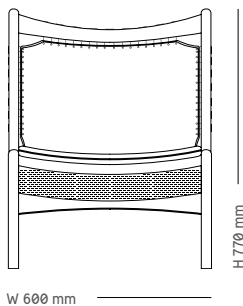

H 600 mm

H 405 mm

D 650 mm

W 720 mm

# Krysset

Lounge chair / Fredrik A. Kayser / 1955

Material

Aniline leather

Oak [soap] 2.100

Oak [oil / white oil / black lacquer] 2.140

Walnut [oil] 2.400

Frame rope: The rope colour will always match the backrest.

H 615 mm

H 420 mm

H 880 mm

D 890 mm

# Evja

Coffe table / Torbjørn Bekken / 1958

Material	Ø700 mm	Ø850 mm
Oak [soap]	770	870
Oak [oil / white oil / black lacquer]	800	900
Walnut [oil]	930	1.050

Optional table height: 450 mm or 500 mm.

Ø 850 mm —————  
 Ø 700 mm —————