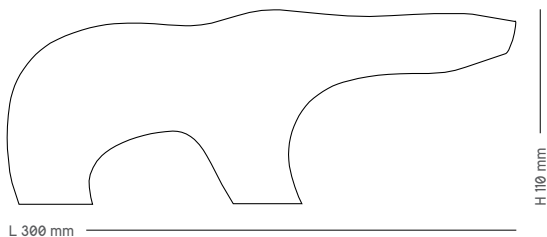

Black valchromat [lacquer] 480

Oak [soap] 750

Oak [oil / white oil] 770

Walnut [oil] 860

Øya comes with a center-support leg

L 600 mm

L 2100 mm

W 1100 mm

# Isbjørn

Accessory / Arne Tjømsland / 1955

Material	Small	Large
Alder [white]	102	188
Alder [nature]	109	196

→ General terms of sale and delivery

Terms are valid for all deliveries from Eikund, unless otherwise agreed.