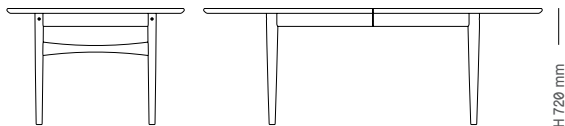

H 500 mm  
H 450 mm

W 550 mm

L 1450 mm  
L 1250 mm

Black valchromat [lacquer] 480

Oak [soap] 750

Oak [oil / white oil] 770

Walnut [oil] 860

Øya comes with a center-support leg

L 600 mm

L 2100 mm

W 1100 mm