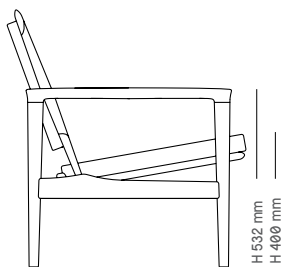

H 600 mm

H 405 mm

D 650 mm

W 720 mm

# Broadway

Lounge chair / Torbjørn Afdal / 1958

Material

Aniline leather

Oak [soap] 2.650

Oak [oil / white oil / black lacquer] 2.690

Walnut [oil] 2.900

W 676 mm

H 615 mm

H 420 mm

H 880 mm

D 890 mm