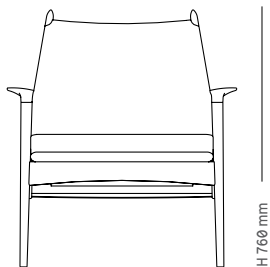

H 770 mm

H 455 mm

W 515 mm

D 456 mm

H 600 mm

H 405 mm

D 650 mm

W 720 mm

# Broadway

Lounge chair / Torbjørn Afdal / 1958

Material

Aniline leather

Oak [soap] 19.875

Oak [oil / white oil / black lacquer] 20.175

Walnut [oil] 21.750

W 676 mm

H 615 mm

H 420 mm

H 890 mm

D 890 mm