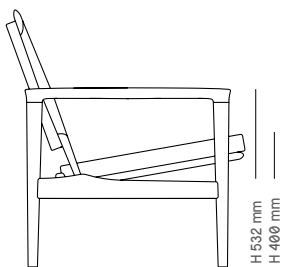

H 770 mm

H 455 mm

W 515 mm

D 456 mm

H 600 mm

H 405 mm

D 650 mm

W 720 mm

# Broadway

Lounge chair / Torbjørn Afdal / 1958

Material

Aniline leather

Oak [soap] 19.875

Oak [oil / white oil / black lacquer] 20.175

Walnut [oil] 21.750

W 676 mm

H 615 mm

H 420 mm

H 890 mm

D 890 mm