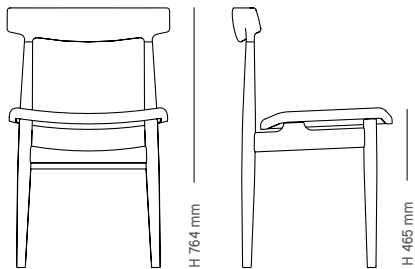

# Hertug

Dining chair / Fredrik A. Kayser / 1959

Material

Protected leather

Oak [soap] 4.950

Oak [oil / white oil / black lacquer] 5.175

Walnut [oil] 6.150

W 480 mm

H 770 mm

H 455 mm

W 515 mm

D 456 mm

H 615 mm

H 420 mm

H 890 mm

D 890 mm