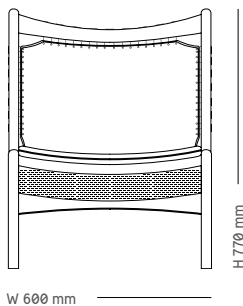

Krysset

Lounge chair / Fredrik A. Kayser / 1955

Material

Aniline leather

Oak [soap] 15.750

Oak [oil / white oil / black lacquer] 16.050

Walnut [oil] 18.000

Frame rope: The rope colour will always match the backrest.