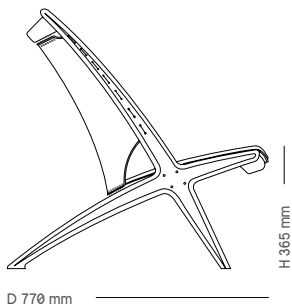

Krysset

Lounge chair / Fredrik A. Kayser / 1955

Material

Aniline leather

Oak [soap] 15.750

Oak [oil / white oil / black lacquer] 16.050

Walnut [oil] 18.000

Frame rope: The rope colour will always match the backrest.