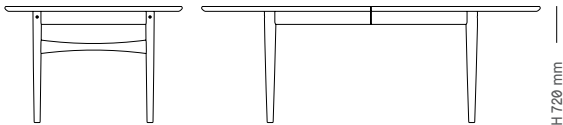

Oak [soap] 5.625

Oak [oil / white oil] 5.775

Walnut [oil] 6.450

Øya comes with a center-support leg

L 600 mm

L 2100 mm