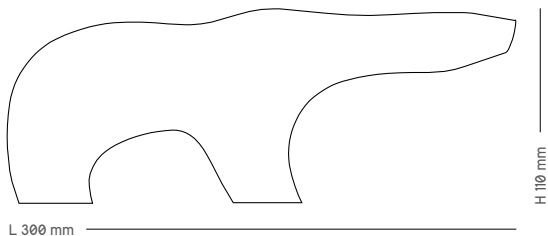

Oak [soap] 5.625

Oak [oil / white oil] 5.775

Walnut [oil] 6.450

Øya comes with a center-support leg

L 600 mm

L 2100 mm

# Isbjørn

Accessory / Arne Tjømsland / 1955

Material	Small	Large
Alder [white]	834	1.554
Alder [nature]	894	1.614

→ General terms of sale and delivery

Terms are valid for all deliveries from Eikund, unless otherwise agreed.