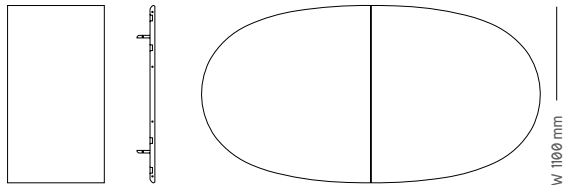

# Evja

Coffe table / Torbjørn Bekken / 1958

Material	1250 mm x 550 mm	1450 mm x 550 mm
Oak [soap]	6.825	7.200
Oak [oil / white oil / black lacquer]	7.050	7.425
Walnut [oil]	8.250	8.700

Optional table height: 450 mm or 500 mm.

Oak [soap] 5.625

Oak [oil / white oil] 5.775

Walnut [oil] 6.450

Øya comes with a center-support leg

L 600 mm

L 2100 mm