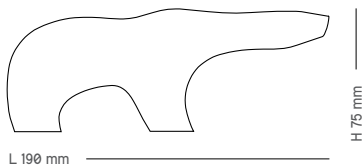

Oak [soap] 5.625

Oak [oil / white oil] 5.775

Walnut [oil] 6.450

Øya comes with a center-support leg

L 600 mm

L 2100 mm

# Isbjørn

Accessory / Arne Tjømsland / 1955

Material	Small	Large
Alder [white]	834	1.554
Alder [nature]	894	1.614

→ General terms of sale and delivery

Terms are valid for all deliveries from Eikund, unless otherwise agreed.