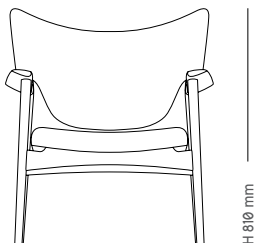

# Veng

Lounge chair / Torbjørn Bekken / 1960

Material

Aniline leather

Oak [soap] 18.225

Oak [oil / white oil / black lacquer] 18.525

Walnut [oil] 21.000

H 810 mm