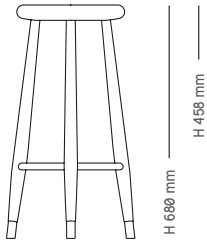

Jaer

Bar stool / Sigurd Resell / 1959

Material	H760	H680
Oak [soap]	7.500	7.500
Oak [oil / white oil / black lacquer]	7.875	7.875
Walnut [oil]	9.125	9.125