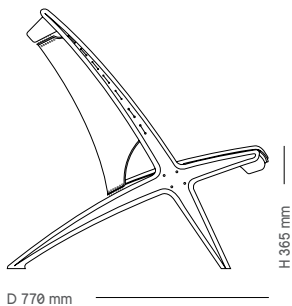

D 650 mm

W 720 mm

Broadway

Lounge chair / Torbjørn Afdal / 1958

Material

Aniline leather

Oak [soap] 33.125

Oak [oil / white oil / black lacquer] 33.625

Walnut [oil] 36.250

W 676 mm

Krysset

Lounge chair / Fredrik A. Kayser / 1955

Material	Aniline leather
Oak [soap]	26.250
Oak [oil / white oil / black lacquer]	26.750
Walnut [oil]	30.000

Frame rope: The rope colour will always match the backrest.

H 615 mm

H 420 mm

H 880 mm

D 890 mm

Evja

Coffe table / Torbjørn Bekken / 1958

Material	Ø700 mm	Ø850 mm
Oak [soap]	9.625	10.875
Oak [oil / white oil / black lacquer]	10.000	11.250
Walnut [oil]	11.625	13.125

Optional table height: 450 mm or 500 mm.

Ø 850 mm —————
 Ø 700 mm —————

Evja

Coffe table / Torbjørn Bekken / 1958

Material 700 mm x 700 mm

Oak [soap] 10.375

Oak [oil / white oil / black lacquer] 10.750

Walnut [oil] 12.375

Optional table height: 450 mm or 500 mm.