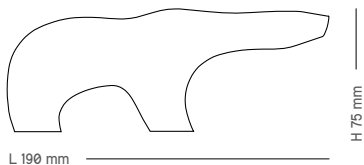

L 700 mm

Evja

Coffe table / Torbjørn Bekken / 1958

Material	1250 mm x 550 mm	1450 mm x 550 mm
Oak [soap]	11.375	12.000
Oak [oil / white oil / black lacquer]	11.750	12.375
Walnut [oil]	13.750	14.500

Optional table height: 450 mm or 500 mm.

L 1450 mm
L 1250 mm

Øya

Dining table / Sigurd Resell / 1956

Material table 4 leaf max

Oak [soap] 41.250

Oak [oil / white oil] 42.250

Walnut [oil] 50.000

Material leaf

Black valchromat [lacquer] 6.000

Oak [soap] 9.375

Oak [oil / white oil] 9.625

Walnut [oil] 10.750

Øya comes with a center-support leg

L 600 mm

L 2100 mm

W 1100 mm

Isbjørn

Accessory / Arne Tjømsland / 1955

Material	Small	Large
Alder [white]	1.390	2.590
Alder [nature]	1.490	2.690

→ General terms of sale and delivery

Terms are valid for all deliveries from Eikund, unless otherwise agreed.