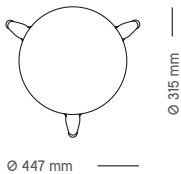

Jaer

Bar stool / Sigurd Resell / 1959

Material	H760	H680
Oak [soap]	7.500	7.500
Oak [oil / white oil / black lacquer]	7.875	7.875
Walnut [oil]	9.125	9.125