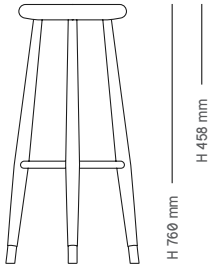

Jaer

Bar stool / Sigurd Resell / 1959

Material	H760	H680
Oak [soap]	7.500	7.500
Oak [oil / white oil / black lacquer]	7.875	7.875
Walnut [oil]	9.125	9.125