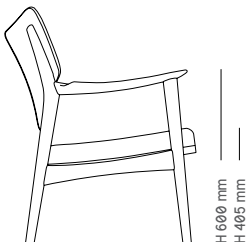

Material

Aniline leather

Oak [soap] **30.375**

Oak [oil / white oil / black lacquer] **30.875**

Walnut [oil] **35.000**

H 810 mm

H 600 mm

H 405 mm

D 650 mm

W 720 mm

Broadway

Lounge chair / Torbjørn Afdal / 1958

Material

Aniline leather

Oak [soap] 33.125

Oak [oil / white oil / black lacquer] 33.625

H 615 mm

H 420 mm

H 880 mm

D 890 mm

Evja

Coffe table / Torbjørn Bekken / 1958

Material	Ø700 mm	Ø850 mm
Oak [soap]	9.625	10.875
Oak [oil / white oil / black lacquer]	10.000	11.250
Walnut [oil]	11.625	13.125

Optional table height: 450 mm or 500 mm.

Ø 850 mm —————
 Ø 700 mm —————

Evja

Coffe table / Torbjørn Bekken / 1958

Material 700 mm x 700 mm

Oak [soap] 10.375

Oak [oil / white oil / black lacquer] 10.750

Walnut [oil] 12.375

Optional table height: 450 mm or 500 mm.