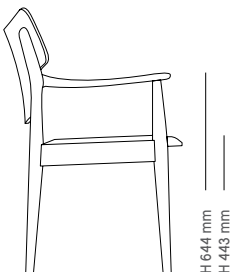

Veng

Armchair / Torbjørn Bekken / 1960

Material

Protected leather

Oak [soap] 15.000

Oak [oil / white oil / black lacquer] 15.375

W 625 mm