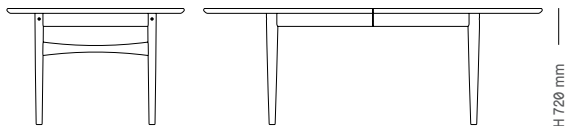

Ø 850 mm —————
 Ø 700 mm —————

Evja

Coffe table / Torbjørn Bekken / 1958

Material 700 mm x 700 mm

Oak [soap] 10.375

Oak [oil / white oil / black lacquer] 10.750

Walnut [oil] 12.375

Optional table height: 450 mm or 500 mm.

L 700 mm

Evja

Coffe table / Torbjørn Bekken / 1958

Material	1250 mm x 550 mm	1450 mm x 550 mm
Oak [soap]	11.375	12.000
Oak [oil / white oil / black lacquer]	11.750	12.375
Walnut [oil]	13.750	14.500

Optional table height: 450 mm or 500 mm.

L 1450 mm
L 1250 mm

Øya

Dining table / Sigurd Resell / 1956

Material table 4 leaf max

Oak [soap] 41.250

Oak [oil / white oil] 42.250

Walnut [oil] 50.000

Material leaf

Black valchromat [lacquer] 6.000

Oak [soap] 9.375

Oak [oil / white oil] 9.625

Walnut [oil] 10.750

Øya comes with a center-support leg

L 600 mm

L 2100 mm

W 1100 mm