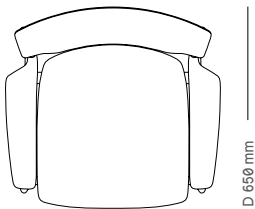

Material

Aniline leather

Oak [soap] **30.375**

Oak [oil / white oil / black lacquer] **30.875**

Walnut [oil] **35.000**

H 810 mm

H 600 mm

H 405 mm

D 650 mm

W 720 mm

Broadway

Lounge chair / Torbjørn Afdal / 1958

Material

Aniline leather

Oak [soap] 33.125

Oak [oil / white oil / black lacquer] 33.625