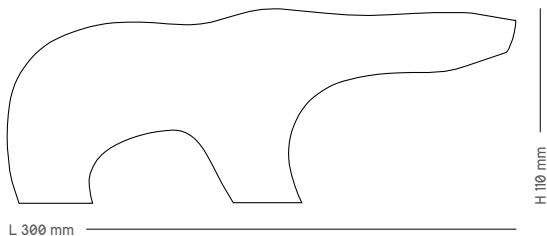

L 700 mm

Evja

Coffe table / Torbjørn Bekken / 1958

Material	1250 mm x 550 mm	1450 mm x 550 mm
Oak [soap]	11.375	12.000
Oak [oil / white oil / black lacquer]	11.750	12.375
Walnut [oil]	13.750	14.500

Optional table height: 450 mm or 500 mm.

L 1450 mm
L 1250 mm

Øya

Dining table / Sigurd Resell / 1956

Material table 4 leaf max

Oak [soap] 41.250

Oak [oil / white oil] 42.250

Walnut [oil] 50.000

Material leaf

Black valchromat [lacquer] 6.000

Oak [soap] 9.375

Oak [oil / white oil] 9.625

Walnut [oil] 10.750

Øya comes with a center-support leg

L 600 mm

L 2100 mm

W 1100 mm

Isbjørn

Accessory / Arne Tjømsland / 1955

Material	Small	Large
Alder [white]	1.390	2.590
Alder [nature]	1.490	2.690

→ General terms of sale and delivery

Terms are valid for all deliveries from Eikund, unless otherwise agreed.