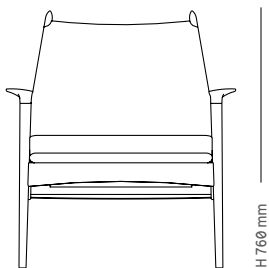

Broadway

Lounge chair / Torbjørn Afdal / 1958

Material

Aniline leather

Oak [soap] 33.125

Oak [oil / white oil / black lacquer] 33.625

Walnut [oil] 36.250

W 676 mm

Krysset

Lounge chair / Fredrik A. Kayser / 1955

Material	Aniline leather
Oak [soap]	26.250
Oak [oil / white oil / black lacquer]	26.750
Walnut [oil]	30.000

Frame rope: The rope colour will always match the backrest.