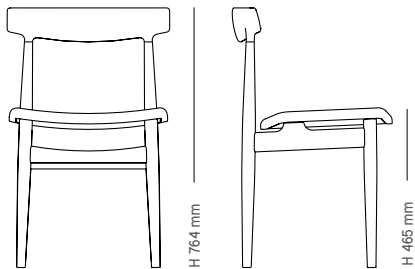

Hertug

Dining chair / Fredrik A. Kayser / 1959

Material

Protected leather

Oak [soap] 8.250

Oak [oil / white oil / black lacquer] 8.625

Walnut [oil] 10.250

W 480 mm