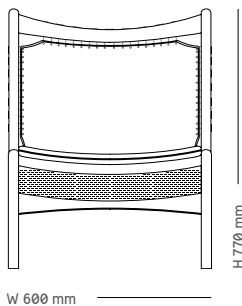

Krysset

Lounge chair / Fredrik A. Kayser / 1955

Material	Aniline leather
Oak [soap]	26.250
Oak [oil / white oil / black lacquer]	26.750
Walnut [oil]	30.000

Frame rope: The rope colour will always match the backrest.