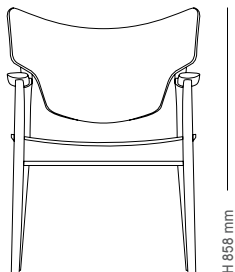

Veng

Armchair / Torbjørn Bekken / 1960

Material

Protected leather

Oak [soap] 15.000

Oak [oil / white oil / black lacquer] 15.375

W 625 mm