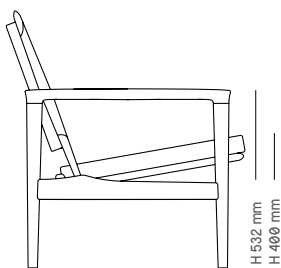

Broadway

Lounge chair / Torbjørn Afdal / 1958

Material

Aniline leather

Oak [soap] 33.125

Oak [oil / white oil / black lacquer] 33.625

Walnut [oil] 36.250

W 676 mm

Krysset

Lounge chair / Fredrik A. Kayser / 1955

Material	Aniline leather
Oak [soap]	26.250
Oak [oil / white oil / black lacquer]	26.750
Walnut [oil]	30.000

Frame rope: The rope colour will always match the backrest.