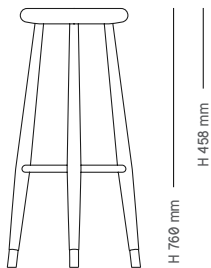

Jaer

Bar stool / Sigurd Resell / 1959

Material	H760	H680
Oak [soap]	6.000	6.000
Oak [oil / white oil / black lacquer]	6.300	6.300
Walnut [oil]	7.300	7.300