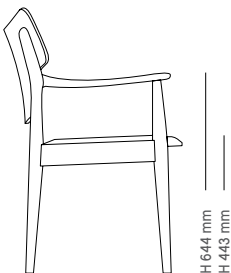

Veng

Armchair / Torbjørn Bekken / 1960

Material

Protected leather

Oak [soap] 12.000

Oak [oil / white oil / black lacquer] 12.300

W 625 mm