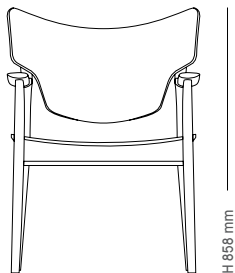

Veng

Armchair / Torbjørn Bekken / 1960

Material

Protected leather

Oak [soap] 12.000

Oak [oil / white oil / black lacquer] 12.300

W 625 mm