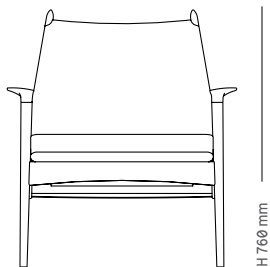

Broadway

Lounge chair / Torbjørn Afdal / 1958

Material

Aniline leather

Oak [soap] 26.500

Oak [oil / white oil / black lacquer] 26.900

Walnut [oil] 29.000

W 676 mm