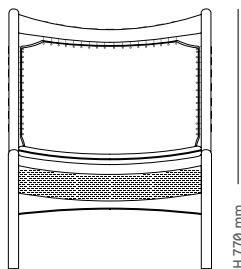

H 405 mm

D 650 mm

W 720 mm

Broadway

Lounge chair / Torbjørn Afdal / 1958

Material

Aniline leather

Oak [soap] 26.500

Oak [oil / white oil / black lacquer] 21.400

Walnut [oil] 24.000

Frame rope: The rope colour will always match the backrest.

D 770 mm

H 365 mm

W 600 mm

H 770 mm

Fluffy

H 615 mm

H 420 mm

H 880 mm

D 890 mm

Evja

Coffe table / Torbjørn Bekken / 1958

Material	Ø700 mm	Ø850 mm
Oak [soap]	7.700	8.700
Oak [oil / white oil / black lacquer]	8.000	9.000
Walnut [oil]	9.300	10.500

Optional table height: 450 mm or 500 mm.

Ø 850 mm —————
 Ø 700 mm —————

Evja

Coffe table / Torbjørn Bekken / 1958

Material 700 mm x 700 mm

Oak [soap] **8.300**

Oak [oil / white oil / black lacquer] **8.600**

Walnut [oil] **9.900**

Optional table height: 450 mm or 500 mm.