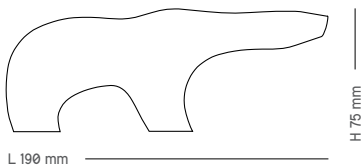

L 700 mm

W 700 mm

Evja

Coffe table / Torbjørn Bekken / 1958

Material	1250 mm x 550 mm	1450 mm x 550 mm
Oak [soap]	9.100	9.600
Oak [oil / white oil / black lacquer]	9.400	9.900
Walnut [oil]	11.000	11.600

Optional table height: 450 mm or 500 mm.

L 1450 mm
L 1250 mm

Øya

Dining table / Sigurd Resell / 1956

Material table 4 leaf max

Oak [soap] 33.000

Oak [oil / white oil] 33.800

Walnut [oil] 40.000

Material leaf

Black valchromat [lacquer] 4.800

Oak [soap] 7.500

Oak [oil / white oil] 7.700

Walnut [oil] 8.600

Øya comes with a center-support leg

L 600 mm

L 2100 mm

W 1100 mm

Isbjørn

Accessory / Arne Tjømsland / 1955

Material	Small	Large
Alder [white]	1.112	2.072
Alder [natural]	1.192	2.152

→ General terms of sale and delivery

Terms are valid for all deliveries from Eikund, unless otherwise agreed.