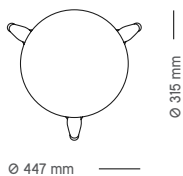

Jaer

Bar stool / Sigurd Resell / 1959

Material	H760	H680
Oak [soap]	6.000	6.000
Oak [oil / white oil / black lacquer]	6.300	6.300
Walnut [oil]	7.300	7.300