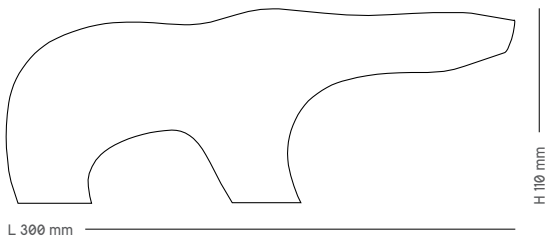

L 700 mm

W 700 mm

Evja

Coffe table / Torbjørn Bekken / 1958

Material	1250 mm x 550 mm	1450 mm x 550 mm
Oak [soap]	9.100	9.600
Oak [oil / white oil / black lacquer]	9.400	9.900
Walnut [oil]	11.000	11.600

Optional table height: 450 mm or 500 mm.

L 1450 mm
L 1250 mm

Øya

Dining table / Sigurd Resell / 1956

Material table 4 leaf max

Oak [soap] 33.000

Oak [oil / white oil] 33.800

Walnut [oil] 40.000

Material leaf

Black valchromat [lacquer] 4.800

Oak [soap] 7.500

Oak [oil / white oil] 7.700

Walnut [oil] 8.600

Øya comes with a center-support leg

L 600 mm

L 2100 mm

W 1100 mm

Isbjørn

Accessory / Arne Tjømsland / 1955

Material	Small	Large
Alder [white]	1.112	2.072
Alder [natural]	1.192	2.152

→ General terms of sale and delivery

Terms are valid for all deliveries from Eikund, unless otherwise agreed.