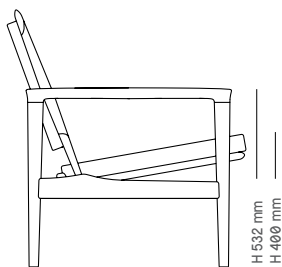

Broadway

Lounge chair / Torbjørn Afdal / 1958

Material

Aniline leather

Oak [soap] 26.500

Oak [oil / white oil / black lacquer] 26.900

Walnut [oil] 29.000

W 676 mm