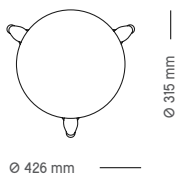

Jaer

Bar stool / Sigurd Resell / 1959

Material	H760	H680
Oak [soap]	6.000	6.000
Oak [oil / white oil / black lacquer]	6.300	6.300
Walnut [oil]	7.300	7.300