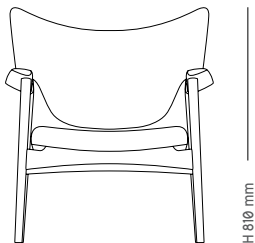

Lounge chair / Torbjørn Bekken / 1960

Material

Aniline leather

Oak [soap] **24.300**

Oak [oil / white oil / black lacquer] **24.700**

Walnut [oil] **28.000**

H 810 mm

H 600 mm

H 405 mm

D 650 mm

W 720 mm

Broadway

Lounge chair / Torbjørn Afdal / 1958

Material

Aniline leather

Oak [soap] 26.500