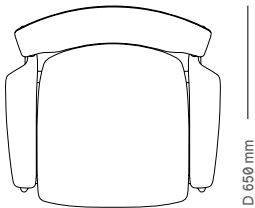

Lounge chair / Torbjørn Bekken / 1960

Material

Aniline leather

Oak [soap] **24.300**

Oak [oil / white oil / black lacquer] **24.700**

Walnut [oil] **28.000**

H 810 mm

H 600 mm

H 405 mm

D 650 mm

W 720 mm

Broadway

Lounge chair / Torbjørn Afdal / 1958

Material

Aniline leather

Oak [soap] 26.500