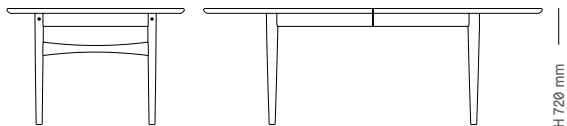

Ø 850 mm —————
 Ø 700 mm —————

Evja

Coffe table / Torbjørn Bekken / 1958

Material 700 mm x 700 mm

Oak [soap] **8.300**

Oak [oil / white oil / black lacquer] **8.600**

Walnut [oil] **9.900**

Optional table height: 450 mm or 500 mm.

L 700 mm

W 700 mm

Evja

Coffe table / Torbjørn Bekken / 1958

Material	1250 mm x 550 mm	1450 mm x 550 mm
Oak [soap]	9.100	9.600
Oak [oil / white oil / black lacquer]	9.400	9.900
Walnut [oil]	11.000	11.600

Optional table height: 450 mm or 500 mm.

L 1450 mm
L 1250 mm

Øya

Dining table / Sigurd Resell / 1956

Material table 4 leaf max

Oak [soap] 33.000

Oak [oil / white oil] 33.800

Walnut [oil] 40.000

Material leaf

Black valchromat [lacquer] 4.800

Oak [soap] 7.500

Oak [oil / white oil] 7.700

Walnut [oil] 8.600

Øya comes with a center-support leg

L 600 mm

L 2100 mm

W 1100 mm