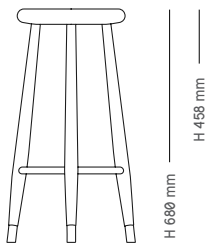

Jaer

Bar stool / Sigurd Resell / 1959

Material	H760	H680
Oak [soap]	6.000	6.000
Oak [oil / white oil / black lacquer]	6.300	6.300
Walnut [oil]	7.300	7.300