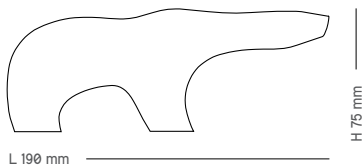

L 700 mm

Evja

Coffe table / Torbjørn Bekken / 1958

Material	1250 mm x 550 mm	1450 mm x 550 mm
Oak [soap]	1.127	1.189
Oak [oil / white oil / black lacquer]	1.164	1.226
Walnut [oil]	1.362	1.436

Optional table height: 450 mm or 500 mm.

H 500 mm
H 450 mm

W 550 mm

L 1450 mm
L 1250 mm

Øya

Dining table / Sigurd Resell / 1956

Material table

4 leaf max

Oak [soap] 4.086

L 600 mm

L 2100 mm

W 1100 mm

Isbjørn

Accessory / Arne Tjømsland / 1955

Material	Small	Large
Alder [white]	138	257
Alder [nature]	148	266

→ General terms of sale and delivery

Terms are valid for all deliveries from Eikund, unless otherwise agreed.

→ Pricelist

Retail prices in EURO excl. VAT.

→ Dimensions

The dimensions of all articles are given in MILLIMETRES (mm).

→ Availability

Please note that all our products are custom made and therefore not in stock. All items are specially made for each customer after an order has been placed.