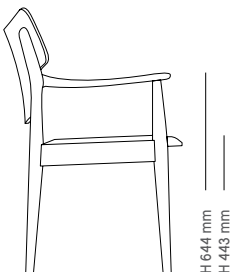

Veng

Armchair / Torbjørn Bekken / 1960

Material

Protected leather

Oak [soap] 1.486

Oak [oil / white oil / black lacquer] 1.523

W 625 mm