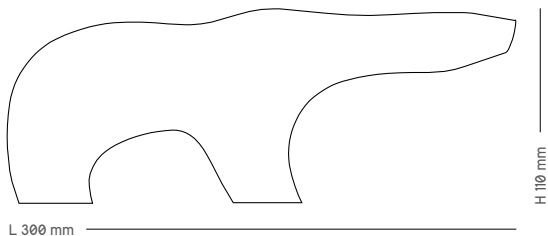

L 600 mm

L 2100 mm

W 1100 mm

Isbjørn

Accessory / Arne Tjømsland / 1955

Material	Small	Large
Alder [white]	138	257
Alder [nature]	148	266

→ General terms of sale and delivery

Terms are valid for all deliveries from Eikund, unless otherwise agreed.