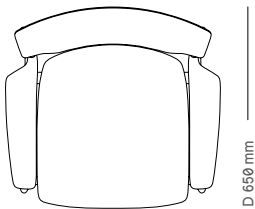

Material

Aniline leather

Oak [soap] 3.009

Oak [oil / white oil / black lacquer] 3.058

Walnut [oil] 3.467

H 810 mm

H 600 mm

H 405 mm

D 650 mm

W 720 mm

Broadway

Lounge chair / Torbjørn Afdal / 1958

Material

Aniline leather

Oak [soap] 3.281

Oak [oil / white oil / black lacquer] 3.330