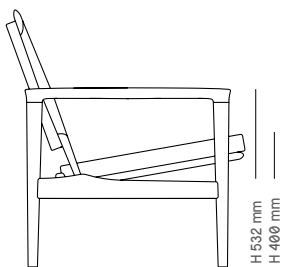

Broadway

Lounge chair / Torbjørn Afdal / 1958

Material

Aniline leather

Oak [soap] 3.281

Oak [oil / white oil / black lacquer] 3.330

Walnut [oil] 3.590

W 676 mm

Krysset

Lounge chair / Fredrik A. Kayser / 1955

Material	Aniline leather
Oak [soap]	2.600
Oak [oil / white oil / black lacquer]	2.650
Walnut [oil]	2.971

Frame rope: The rope colour will always match the backrest.