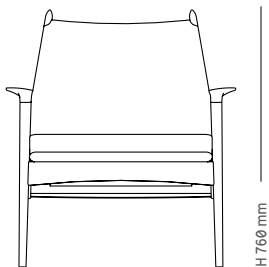

Broadway

Lounge chair / Torbjørn Afdal / 1958

Material

Aniline leather

Oak [soap] 3.281

Oak [oil / white oil / black lacquer] 3.330

Walnut [oil] 3.590

W 676 mm

Krysset

Lounge chair / Fredrik A. Kayser / 1955

Material	Aniline leather
Oak [soap]	2.600
Oak [oil / white oil / black lacquer]	2.650
Walnut [oil]	2.971

Frame rope: The rope colour will always match the backrest.