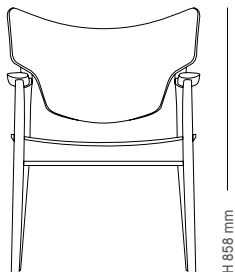

Veng

Armchair / Torbjørn Bekken / 1960

Material

Protected leather

Oak [soap] 1.486

Oak [oil / white oil / black lacquer] 1.523

W 625 mm