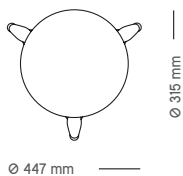

Jaer

Bar stool / Sigurd Resell / 1959

Material	H760	H680
Oak [soap]	743	743
Oak [oil / white oil / black lacquer]	780	780
Walnut [oil]	904	904