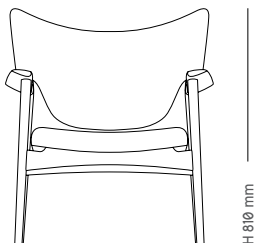

Veng

Lounge chair / Torbjørn Bekken / 1960

Material

Aniline leather

Oak [soap] 3.009

Oak [oil / white oil / black lacquer] 3.058

Walnut [oil] 3.467

H 810 mm