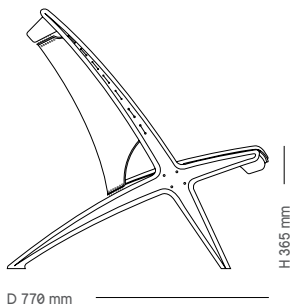

D 650 mm

W 720 mm

Broadway

Lounge chair / Torbjørn Afdal / 1958

Material

Aniline leather

Oak [soap] 3.281

Oak [oil / white oil / black lacquer] 3.330

Walnut [oil] 3.590

W 676 mm

Krysset

Lounge chair / Fredrik A. Kayser / 1955

Material	Aniline leather
Oak [soap]	2.600
Oak [oil / white oil / black lacquer]	2.650
Walnut [oil]	2.971

Frame rope: The rope colour will always match the backrest.

H 615 mm
H 420 mm

H 880 mm

D 890 mm

Evja

Coffe table / Torbjørn Bekken / 1958

Material	Ø700 mm	Ø850 mm
Oak [soap]	953	1.077
Oak [oil / white oil / black lacquer]	990	1.114
Walnut [oil]	1.151	1.300

Optional table height: 450 mm or 500 mm.

Ø 850 mm —————
 Ø 700 mm —————

Evja

Coffe table / Torbjørn Bekken / 1958

Material 700 mm x 700 mm

Oak [soap] 1.028

Oak [oil / white oil / black lacquer] 1.065

Walnut [oil] 1.226

Optional table height: 450 mm or 500 mm.