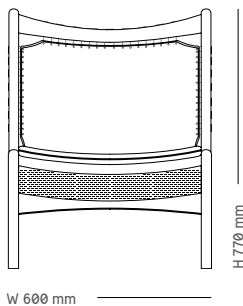

Krysset

Lounge chair / Fredrik A. Kayser / 1955

Material	Aniline leather
Oak [soap]	2.600
Oak [oil / white oil / black lacquer]	2.650
Walnut [oil]	2.971

Frame rope: The rope colour will always match the backrest.