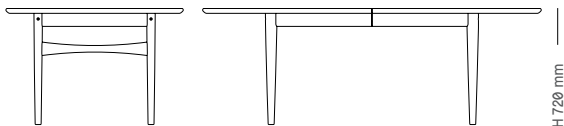

L 700 mm

Evja

Coffe table / Torbjørn Bekken / 1958

Material	1250 mm x 550 mm	1450 mm x 550 mm
Oak [soap]	1.127	1.189
Oak [oil / white oil / black lacquer]	1.164	1.226
Walnut [oil]	1.362	1.436

Optional table height: 450 mm or 500 mm.

H 500 mm
H 450 mm

W 550 mm

L 1450 mm
L 1250 mm

Øya

Dining table / Sigurd Resell / 1956

Material table

4 leaf max

Oak [soap] 4.086

L 600 mm

L 2100 mm

W 1100 mm

Isbjørn

Accessory / Arne Tjømsland / 1955

Material	Small	Large
Alder [white]	138	257
Alder [nature]	148	266

→ General terms of sale and delivery

Terms are valid for all deliveries from Eikund, unless otherwise agreed.