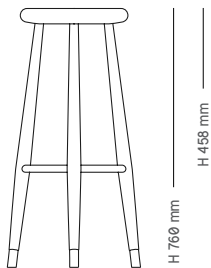

Jaer

Bar stool / Sigurd Resell / 1959

Material	H760	H680
Oak [soap]	743	743
Oak [oil / white oil / black lacquer]	780	780
Walnut [oil]	904	904