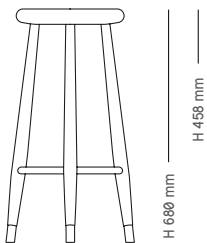

Jaer

Bar stool / Sigurd Resell / 1959

Material	H760	H680
Oak [soap]	743	743
Oak [oil / white oil / black lacquer]	780	780
Walnut [oil]	904	904