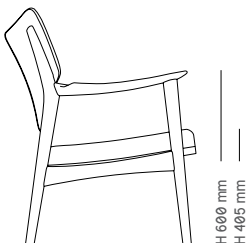

Material

Aniline leather

Oak [soap] 3.009

Oak [oil / white oil / black lacquer] 3.058

Walnut [oil] 3.467

H 810 mm

H 600 mm

H 405 mm

D 650 mm

W 720 mm

Broadway

Lounge chair / Torbjørn Afdal / 1958

Material

Aniline leather

Oak [soap] 3.281

Oak [oil / white oil / black lacquer] 3.330

H 615 mm
H 420 mm

H 880 mm

D 890 mm

Evja

Coffe table / Torbjørn Bekken / 1958

Material	Ø700 mm	Ø850 mm
Oak [soap]	953	1.077
Oak [oil / white oil / black lacquer]	990	1.114
Walnut [oil]	1.151	1.300

Optional table height: 450 mm or 500 mm.

Ø 850 mm —————
 Ø 700 mm —————

Evja

Coffe table / Torbjørn Bekken / 1958

Material 700 mm x 700 mm

Oak [soap] 1.028

Oak [oil / white oil / black lacquer] 1.065

Walnut [oil] 1.226

Optional table height: 450 mm or 500 mm.