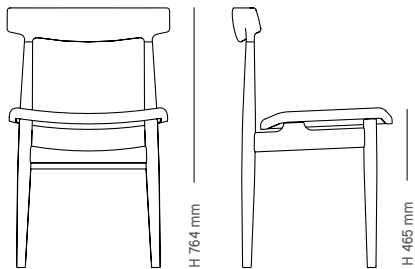

Oak [soap] 817

Oak [oil / white oil / black lacquer] 854

Walnut [oil] 1.015

W 480 mm

D 470 mm

Era

Dining chair / Sven I. Dysthe / 1956

Material

H 615 mm
H 420 mm

H 880 mm

D 890 mm

Evja

Coffe table / Torbjørn Bekken / 1958

Material	Ø700 mm	Ø850 mm
Oak [soap]	953	1.077
Oak [oil / white oil / black lacquer]	990	1.114
Walnut [oil]	1.151	1.300

Optional table height: 450 mm or 500 mm.

Ø 850 mm —————
 Ø 700 mm —————

Evja

Coffe table / Torbjørn Bekken / 1958

Material 700 mm x 700 mm

Oak [soap] 1.028

Oak [oil / white oil / black lacquer] 1.065

Walnut [oil] 1.226

Optional table height: 450 mm or 500 mm.