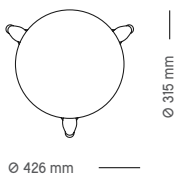

Jaer

Bar stool / Sigurd Resell / 1959

Material	H760	H680
Oak [soap]	743	743
Oak [oil / white oil / black lacquer]	780	780
Walnut [oil]	904	904