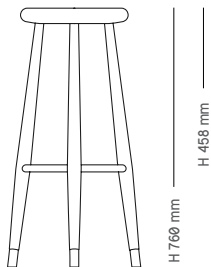

Jaer

Bar stool / Sigurd Resell / 1959

Material	H760	H680
Oak [soap]	686	686
Oak [oil / white oil / black lacquer]	720	720
Walnut [oil]	834	834