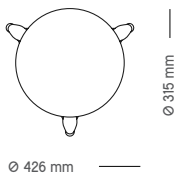

Jaer

Bar stool / Sigurd Resell / 1959

Material	H760	H680
Oak [soap]	686	686
Oak [oil / white oil / black lacquer]	720	720
Walnut [oil]	834	834