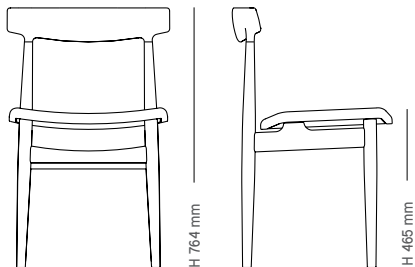

Hertug

Dining chair / Fredrik A. Kayser / 1959

Material

Protected leather

Oak [soap] 754

Oak [oil / white oil / black lacquer] 789

Walnut [oil] 937

W 480 mm