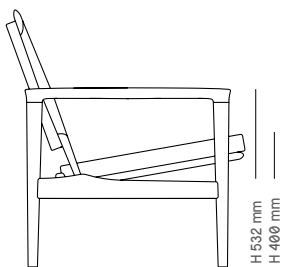

Broadway

Lounge chair / Torbjørn Afdal / 1958

Material

Aniline leather

Oak [soap] 3.029

Oak [oil / white oil / black lacquer] 3.074

Walnut [oil] 3.314

W 676 mm