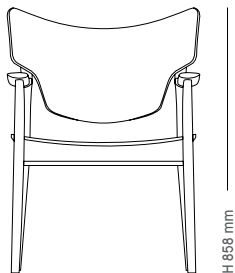

Veng

Armchair / Torbjørn Bekken / 1960

Material

Protected leather

Oak [soap]

1.371

Oak [oil / white oil / black lacquer]

1.406

W 625 mm