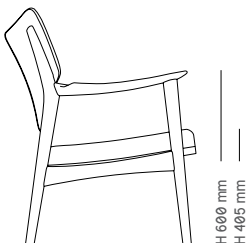

Lounge chair / Torbjørn Bekken / 1960

Material

Aniline leather

Oak [soap] 2.777

Oak [oil / white oil / black lacquer] 2.823

Walnut [oil] 3.200

H 810 mm

H 600 mm

H 405 mm

D 650 mm

W 720 mm

Broadway

Lounge chair / Torbjørn Afdal / 1958

Material

Aniline leather

Oak [soap] 3.029

Coffe table / Torbjørn Bekken / 1958

Material	Ø700 mm	Ø850 mm
Oak [soap]	880	994
Oak [oil / white oil / black lacquer]	914	1.029
Walnut [oil]	1.063	1.200

Optional table height: 450 mm or 500 mm.

Ø 850 mm —————
 Ø 700 mm —————