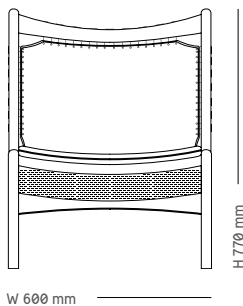

Krysset

Lounge chair / Fredrik A. Kayser / 1955

Material

Aniline leather

Oak [soap] **2.400**

Oak [oil / white oil / black lacquer] **2.446**

Walnut [oil] **2.743**

Frame rope: The rope colour will always match the backrest.