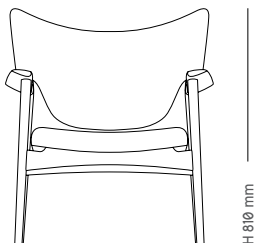

Lounge chair / Torbjørn Bekken / 1960

Material

Aniline leather

Oak [soap] 2.777

Oak [oil / white oil / black lacquer] 2.823

Walnut [oil] 3.200

H 810 mm

H 600 mm

H 405 mm

D 650 mm

W 720 mm

Broadway

Lounge chair / Torbjørn Afdal / 1958

Material

Aniline leather

Oak [soap] 3.029