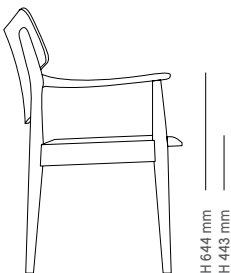

Veng

Armchair / Torbjørn Bekken / 1960

Material

Protected leather

Oak [soap]

1.371

Oak [oil / white oil / black lacquer]

1.406

W 625 mm