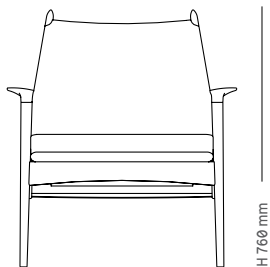

Broadway

Lounge chair / Torbjørn Afdal / 1958

Material

Aniline leather

Oak [soap] 3.029

Oak [oil / white oil / black lacquer] 3.074

Walnut [oil] 3.314

W 676 mm