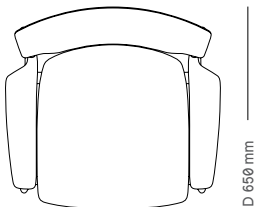

Lounge chair / Torbjørn Bekken / 1960

Material

Aniline leather

Oak [soap] 2.777

Oak [oil / white oil / black lacquer] 2.823

Walnut [oil] 3.200

H 810 mm

H 600 mm

H 405 mm

D 650 mm

W 720 mm

Broadway

Lounge chair / Torbjørn Afdal / 1958

Material

Aniline leather

Oak [soap] 3.029