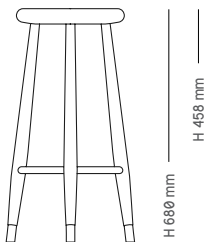

Jaer

Bar stool / Sigurd Resell / 1959

Material	H760	H680
Oak [soap]	686	686
Oak [oil / white oil / black lacquer]	720	720
Walnut [oil]	834	834