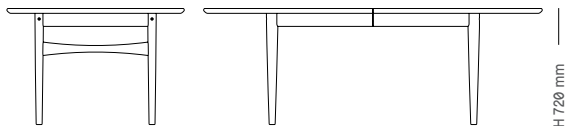

Øya

Dining table / Sigurd Resell / 1956

Material table 4 leaf max

Oak [soap] 3.771

Oak [oil / white oil] 3.863

Walnut [oil] 4.571

Material leaf

Black valchromat [lacquer] 549

Oak [soap] 857

Oak [oil / white oil] 880

Walnut [oil] 983

Øya comes with a center-support leg

L 600 mm