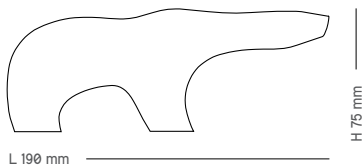

Evja

Coffe table / Torbjørn Bekken / 1958

Material	1250 mm x 550 mm	1450 mm x 550 mm
Oak [soap]	1.040	1.097
Oak [oil / white oil / black lacquer]	1.074	1.131
Walnut [oil]	1.257	1.326

Optional table height: 450 mm or 500 mm.

L 1450 mm
L 1250 mm

Øya

Dining table / Sigurd Resell / 1956

Material table 4 leaf max

Oak [soap] 3.771

Oak [oil / white oil] 3.863

Walnut [oil] 4.571

Material leaf

Black valchromat [lacquer] 549

Oak [soap] 857

Oak [oil / white oil] 880

Walnut [oil] 983

Øya comes with a center-support leg

L 600 mm

L 2100 mm

Isbjørn

Accessory / Arne Tjømsland / 1955

Material	Small	Large
Alder [white]	127	237
Alder [nature]	136	246

→ General terms of sale and delivery

Terms are valid for all deliveries from Eikund, unless otherwise agreed.