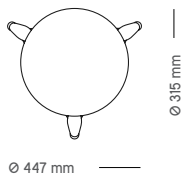

Jaer

Bar stool / Sigurd Resell / 1959

Material	H760	H680
Oak [soap]	686	686
Oak [oil / white oil / black lacquer]	720	720
Walnut [oil]	834	834