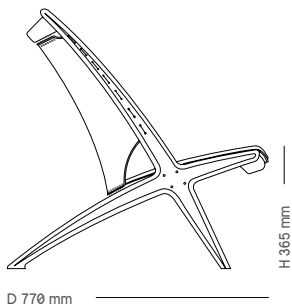

Krysset

Lounge chair / Fredrik A. Kayser / 1955

Material

Aniline leather

Oak [soap] **2.400**

Oak [oil / white oil / black lacquer] **2.446**

Walnut [oil] **2.743**

Frame rope: The rope colour will always match the backrest.