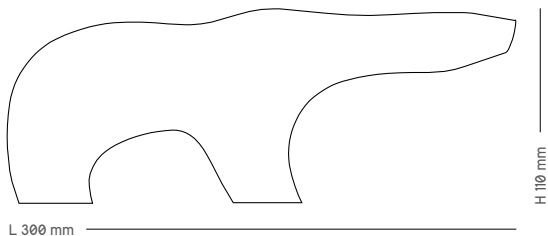

Evja

Coffe table / Torbjørn Bekken / 1958

Material	1250 mm x 550 mm	1450 mm x 550 mm
Oak [soap]	1.040	1.097
Oak [oil / white oil / black lacquer]	1.074	1.131
Walnut [oil]	1.257	1.326

Optional table height: 450 mm or 500 mm.

L 1450 mm
L 1250 mm

Øya

Dining table / Sigurd Resell / 1956

Material table 4 leaf max

Oak [soap] 3.771

Oak [oil / white oil] 3.863

Walnut [oil] 4.571

Material leaf

Black valchromat [lacquer] 549

Oak [soap] 857

Oak [oil / white oil] 880

Walnut [oil] 983

Øya comes with a center-support leg

L 600 mm

L 2100 mm

Isbjørn

Accessory / Arne Tjømsland / 1955

Material	Small	Large
Alder [white]	127	237
Alder [nature]	136	246

→ General terms of sale and delivery

Terms are valid for all deliveries from Eikund, unless otherwise agreed.