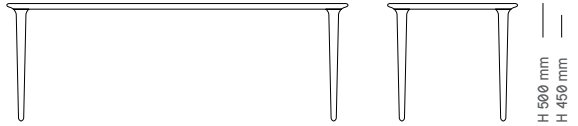

Coffee table

Evja

Evja

MATERIAL OPTION

-  Soaped oak
-  White oiled oak
-  Oiled oak
-  Oiled walnut
-  Black lacquered oak

L 1450 mm
L 1250 mm

Evja is a family of lounge tables that Torbjørn Bekken designed with an organic and almost floating expression. Bekken graduated from the National Academy of Craft and Art Industry in 1946, and words best to describe him is technical, detail oriented and elegant. This can be exemplified by the long uninterrupted curving line from the edge of the table towards the legs, how it slightly narrowing downwards to the floor. It's like a ballerina lightly tipping around on the surface.